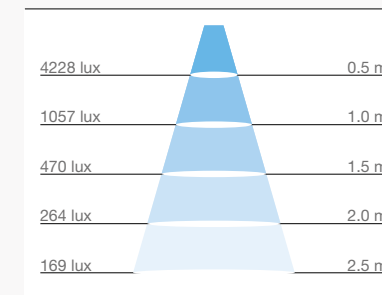

Illuminance Chart