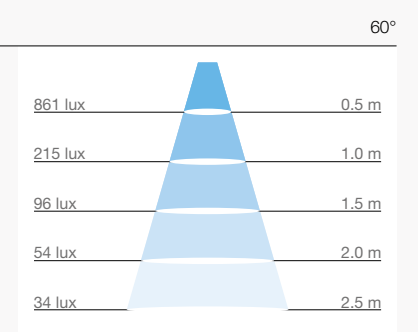

Illuminance Chart