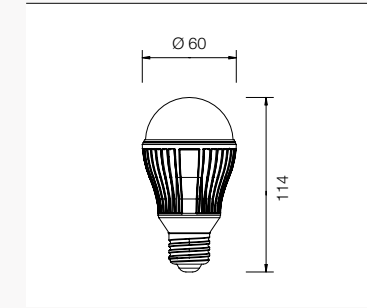

Dimensional Drawing (mm)