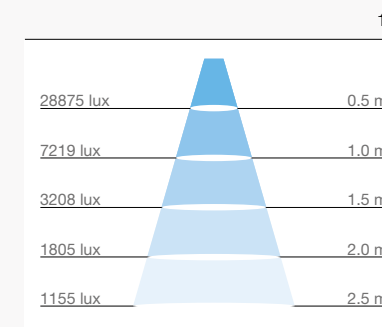

PAR30

Specifications

Type	Product Code	Base	Watts (W)	Vin (V AC)	CCT (K)	Lumens (lm)	Beam Angles (deg.)	CRI (Ra)	Weight (g)	Dimensions ((D)x(H)mm)
MR16	PMRMU041W2101	GU5.3	4	12	3,000 (5,000)	210 (240)	15 (30/ 60)	80 (70↑)	50	Ø 50 x 50
PAR30	PPRPE103W2101	E26	10	100/ 220	3,000 (5,000)	600 (650)	15 (30/ 60)	80 (70↑)	250	Ø 95 x 90