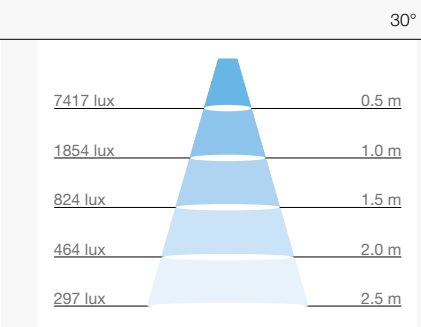

PAR30

Specifications

Type	Product Code	Base	Watts (W)	Vin (V AC)	CCT (K)	Lumens (lm)	Beam Angles (deg.)	CRI (Ra)	Weight (g)	Dimensions ((D)x(H)mm)
MR16	PMRMU041W2101	GU5.3	4	12	3,000 (5,000)	210 (240)	15 (30/ 60)	80 (70↑)	50	Ø 50 x 50
PAR30	PPRPE103W2101	E26	10	100/ 220	3,000 (5,000)	600 (650)	15 (30/ 60)	80 (70↑)	250	Ø 95 x 90