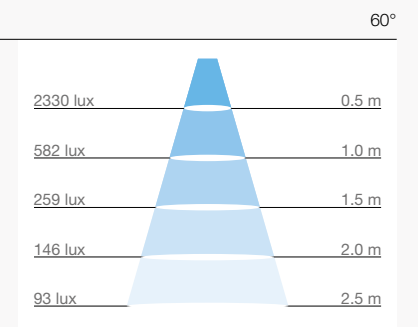

PAR30

Specifications

Type	Product Code	Base	Watts (W)	Vin (V AC)	CCT (K)	Lumens (lm)	Beam Angles (deg.)	CRI (Ra)	Weight (g)	Dimensions ((D)x(H)mm)
MR16	PMRMU041W2101	GU5.3	4	12	3,000 (5,000)	210 (240)	15 (30/ 60)	80 (70↑)	50	Ø 50 x 50
PAR30	PPRPE103W2101	E26	10	100/ 220	3,000 (5,000)	600 (650)	15 (30/ 60)	80 (70↑)	250	Ø 95 x 90