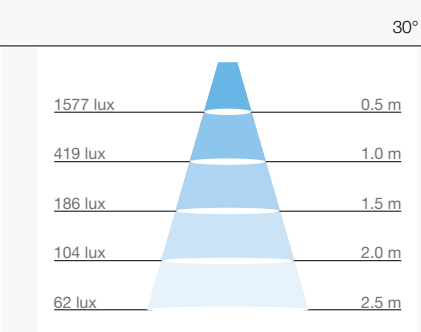

Illuminance Chart